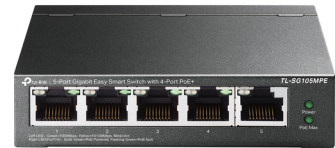

TP-Link 5-Port Gigabit Easy Smart Switch with 4-Port PoE+

Brand : TP-Link

Product code: TL-SG105MPE

Product name : 5-Port Gigabit Easy Smart Switch with 4-Port PoE+

- Five 10/100/1000Mbps RJ45 ports
 - Equipped with four 802.3af/at PoE+ ports with up to 30W for each port, data, and power can be transferred on one single cable
 - Supports PoE power up to 120 W for all PoE ports
 - Provides network monitoring, traffic prioritization, VLAN features, and PoE Auto Recovery
 - Simple network set-up on top of plug-and-play connectivity
 - Web-based user interface and Easy Smart Configuration Utility simplify configuration
 - Fanless design lowers energy consumption and eliminates operating noise
- 5 x 10/100/1000Mbps RJ45, 10 Gbps, 7.44 Mpps, 2K MAC, 16 KB Jumbo, 99.8 x 98 x 25 mm