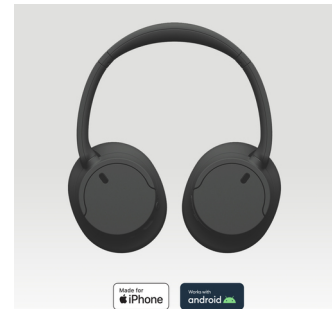

SONY

Sony WH-CH720 Headset Wired & Wireless Head-band Calls/Music USB Type-C Bluetooth Black

Brand : Sony

Product code: WHCH720NB

Product name : WH-CH720

Sony WH-CH720. Product type: Headset. Connectivity technology: Wired & Wireless, Bluetooth. Recommended usage: Calls/Music. Headphone frequency: 7 - 20000 Hz. Wireless range: 10 m. Cable length: 1.2 m. Weight: 192 g. Product colour: Black

Works with the Google Assistant

Performance		Headphones	
Product type *	Headset	Noise canceling	✓
Wearing style *	Head-band	Microphone	
Recommended usage *	Calls/Music	Microphone type *	Built-in
Headset type	Binaural	Battery	
Product colour *	Black	Battery operated	✓
Operating keys	Bluetooth pairing, Play/Pause, Track <, Track >, Volume +, Volume -	Battery type	Built-in battery
Cable length	1.2 m	Battery technology	Lithium-Ion (Li-Ion)
LED indicators	Charging, Power	Continuous audio playback time (ANC on)	35 h
On/off switch	✓	Continuous audio playback time (ANC off)	50 h
HD voice	✓	Talk time	40 h
Works with the Google Assistant	✓	Battery recharge time	3.5 h
Works with Apple Siri	✓	Battery voltage	3.85 V
Ports & interfaces		Fast charging	✓
Connectivity technology *	Wired & Wireless	Fast charging time	10 min
3.5 mm connector	✓	Charging source	USB
USB connector	USB Type-C	Weight & dimensions	
Bluetooth	✓	Weight	192 g
Bluetooth profiles	A2DP, AAC, AVRCP, HFP, HSP, SBC	Packaging data	
Bluetooth version	5.2	Package width	55 mm
Wireless range	10 m	Package depth	208 mm
Headphones		Package height	260 mm
Ear coupling *	Supraaural	Package weight	442 g
Acoustic system	Closed	Packaging content	
Headphone frequency	7 - 20000 Hz	Charging stand	✗
Impedance	325 Ω	Quick start guide	✓
Headphone sensitivity	108 dB		
Driver unit	3 cm		