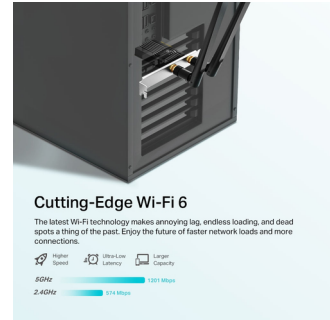

# TP-Link AX1800 Wi-Fi 6 Bluetooth 5.2 PCIe Adapter

**Brand :** TP-Link

**Product code:** ARCHER TX20E

**Product name :** AX1800 Wi-Fi 6 Bluetooth 5.2 PCIe Adapter

- Unrivalled Wi-Fi 6 Speed—Breaks the gigabit barrier with speed up to 1201 Mbps (5 GHz) + 574 Mbps (2.4 GHz)
  - Wider Signal Coverage— Connect to your Wi-Fi in more parts of your home with two external high-gain antennas ensuring greater coverage and enhanced stability
  - Bluetooth 5.2—The latest Bluetooth technology achieves 2x Faster Speed and 4x Broader Coverage than BT 4.2
  - Improved Security—The latest security enhancements WPA3 provides enhanced protection in personal password safety
  - Backward Compatibility - Full support for 802.11ac/a/b/g/n standards
- AX1800 Wi-Fi 6, 802.11ax, 2.4/5 GHz, Bluetooth 5.2, 55 x 36 x 11.5 mm  
 TP-Link AX1800 Wi-Fi 6 Bluetooth 5.2 PCIe Adapter. Internal. Connectivity technology: Wireless, Host interface: PCI Express, Interface: WLAN / Bluetooth. Maximum data transfer rate: 1800 Mbit/s, Top Wi-Fi standard: Wi-Fi 6 (802.11ax), Wi-Fi band: Dual-band (2.4 GHz / 5 GHz). Product colour: Black