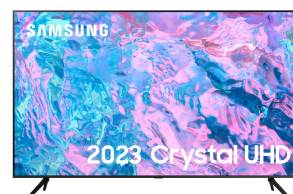

## Samsung Series 7 UE43CU7100KXXU TV 109.2 cm (43") 4K Ultra HD Smart TV Wi-Fi

**Brand :** Samsung

**Product family:** Series 7

**Product code:**  
UE43CU7100KXXU

**Product name :**  
UE43CU7100KXXU

- Upgrade the picture and sound quality with a powerful 4K processor
- Lose yourself in clear colour every time you watch
- Sound that tracks the action on-screen
- Where the best of gaming comes together, all in one place. No console required.\*
- Discover an abundance of apps and services to simply enjoy."