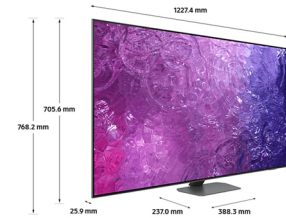

Samsung QE55QN90CATXXU TV 139.7 cm (55") 4K Ultra HD Smart TV Wi-Fi

Brand : Samsung

Product code: QE55QN90CATXXU

Product name : QE55QN90CATXXU

- Powered by Quantum Dot for a naturally bright and colourful picture
- Precisely controlled Mini LEDs create an incredibly sharp picture
- Experience the brilliant picture from every angle, with minimal distracting glare
- Brightness, colour and detail boosted by our most intelligent AI-powered 4K processor
- Cinematic sound reimagined with Dolby Atmos and your TV's 8 speakers**

2023 55" QN90C Neo QLED 4K HDR Smart TV with Dolby Atmos

Samsung QE55QN90CATXXU. Display diagonal: 139.7 cm (55"), HD type: 4K Ultra HD. Smart TV.

Contrast ratio (typical): 16:9, Native aspect ratio: 16:9. Wi-Fi