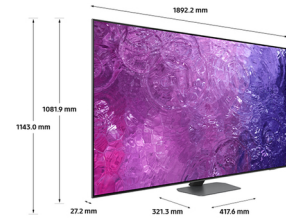

Samsung QE85QN90CATXXU TV 2.16 m (85") 4K Ultra HD Smart TV Wi-Fi Silver

Brand : Samsung

Product code: QE85QN90CATXXU

Product name : QE85QN90CATXXU

- Powered by Quantum Dot for a naturally bright and colourful picture
- Precisely controlled Mini LEDs create an incredibly sharp picture
- Experience the brilliant picture from every angle, with minimal distracting glare
- Brightness, colour and detail boosted by our most intelligent AI-powered 4K processor
- Cinematic sound reimagined with Dolby Atmos and your TV's 8 speakers*

2023 85" QN90C Neo QLED 4K HDR Smart TV with Dolby Atmos

Samsung QE85QN90CATXXU. Display diagonal: 2.16 m (85"), Display resolution: 3840 x 2160 pixels, HD type: 4K Ultra HD, Display technology: Neo QLED, Screen shape: Flat. Smart TV. Contrast ratio (typical): 16:9, Native aspect ratio: 16:9. Digital signal format system: DVB-C, DVB-S2, DVB-T2. Wi-Fi, Ethernet LAN. Product colour: Silver