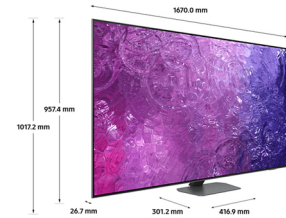

# Samsung QE75QN90CATXXU TV 190.5 cm (75") 4K Ultra HD Smart TV Wi-Fi

**Brand :** Samsung

**Product code:** QE75QN90CATXXU

**Product name :** QE75QN90CATXXU

- Powered by Quantum Dot for a naturally bright and colourful picture
- Precisely controlled Mini LEDs create an incredibly sharp picture
- Experience the brilliant picture from every angle, with minimal distracting glare
- Brightness, colour and detail boosted by our most intelligent AI-powered 4K processor
- Cinematic sound reimagined with Dolby Atmos and your TV's 8 speakers\*

2023 75" QN90C Neo QLED 4K HDR Smart TV with Dolby Atmos

Samsung QE75QN90CATXXU. Display diagonal: 190.5 cm (75"), HD type: 4K Ultra HD. Smart TV.

Contrast ratio (typical): 16:9, Native aspect ratio: 16:9. Wi-Fi