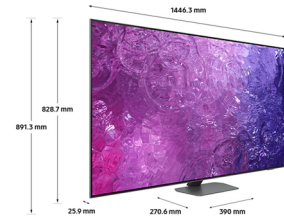

Samsung QE65QN90CATXXU TV 165.1 cm (65") 4K Ultra HD Smart TV Wi-Fi

Brand : Samsung

Product code: QE65QN90CATXXU

Product name : QE65QN90CATXXU

- Powered by Quantum Dot for a naturally bright and colourful picture
- Precisely controlled Mini LEDs create an incredibly sharp picture
- Experience the brilliant picture from every angle, with minimal distracting glare
- Brightness, colour and detail boosted by our most intelligent AI-powered 4K processor
- Cinematic sound reimagined with Dolby Atmos and your TV's 8 speakers**

2023 65" QN90C Neo QLED 4K HDR Smart TV with Dolby Atmos

Samsung QE65QN90CATXXU. Display diagonal: 165.1 cm (65"), HD type: 4K Ultra HD. Smart TV.

Contrast ratio (typical): 16:9, Native aspect ratio: 16:9. Wi-Fi