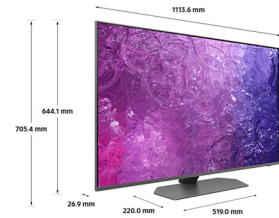

Samsung QE50QN90CATXXU TV 127 cm (50") 4K Ultra HD Smart TV Wi-Fi

Brand : Samsung

Product code: QE50QN90CATXXU

Product name : QE50QN90CATXXU

- Powered by Quantum Dot for a naturally bright and colourful picture
 - Precisely controlled Mini LEDs create an incredibly sharp picture
 - Leading 4K 144Hz motion turns your TV into the ultimate, next-gen-ready gaming monitor
 - Brightness, colour and detail boosted by our most intelligent AI-powered 4K processor
 - Virtual surround sound with Dolby Atmos Technology"
- 2023 50" QN90C Neo QLED 4K HDR Smart TV with Dolby Atmos
 Samsung QE50QN90CATXXU. Display diagonal: 127 cm (50"), HD type: 4K Ultra HD. Smart TV. Contrast ratio (typical): 16:9, Native aspect ratio: 16:9. Wi-Fi