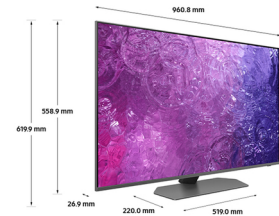

Samsung QE43QN90CATXXU TV 109.2 cm (43") 4K Ultra HD Smart TV Wi-Fi

Brand : Samsung

Product code: QE43QN90CATXXU

Product name : QE43QN90CATXXU

1. Powered by Quantum Dot for a naturally bright and colourful picture
   - Precisely controlled Mini LEDs create an incredibly sharp picture
   - Leading 4K 144Hz motion turns your TV into the ultimate, next-gen-ready gaming monitor
   - Brightness, colour and detail boosted by our most intelligent AI-powered 4K processor
   - Virtual surround sound with Dolby Atmos Technology
2. 2023 43" QN90C Neo QLED 4K HDR Smart TV with Dolby Atmos
   Samsung QE43QN90CATXXU. Display diagonal: 109.2 cm (43"), HD type: 4K Ultra HD. Smart TV.
   Contrast ratio (typical): 16:9, Native aspect ratio: 16:9. Wi-Fi

Display		Ports & interfaces	
Display diagonal *	109.2 cm (43")	HDMI ports quantity *	4
HD type *	4K Ultra HD	Management features	
Native aspect ratio *	16:9	Voice control	✓
Contrast ratio (typical) *	16:9	Electronic Programme Guide (EPG)	✓
Contrast ratio (dynamic)	16:9	Auto power off	✓
TV tuner		Sleep timer	✓
Tuner type *	Analog & digital	Works with Amazon Alexa	✓
Auto channel search	✓	Works with the Google Assistant	✓
Smart TV		Works with Samsung Bixby	✓
Smart TV *	✓	Power	
Operating system version	Tizen	Power consumption (standby) *	0.5 W
Screen mirroring	✓	Energy saving mode	✓
Apple AirPlay 2 support	✓	Supplier features	
Video apps	All 4, Amazon Prime Video, Apple TV, BBC iPlayer, BritBox, Catch-up TV, Disney+, Google TV, ITV Hub, My5, NOW TV, Netflix, Rakuten TV, YouTube	Country of origin	Slovakia
Music apps	Amazon Music, Apple Music, BBC Sounds, Spotify	Technical details	
Sports apps	BT Sport	Sound technology	Dolby Atmos
Lifestyle apps	TikTok	Processor	Neural Quantum Processor 4K
Audio		Weight & dimensions	
Number of speakers *	2	Width (with stand)	960.8 mm
RMS rated power *	20 W	Depth (with stand)	220 mm
Audio decoders	Dolby Atmos, Dolby Digital	Height (with stand)	619.9 mm
Sound modes	Game, Movie	Weight (with stand)	17.6 kg
Enhanced Audio Return Channel (eARC)	✓	Width (without stand)	96.1 cm
Audio system	Dolby Atmos	Depth (without stand)	2.69 cm
Network		Height (without stand)	55.9 cm
Wi-Fi *	✓	Weight (without stand)	9.4 kg
		Stand width	96.1 cm
		Packaging data	
		Mounting kit	✓