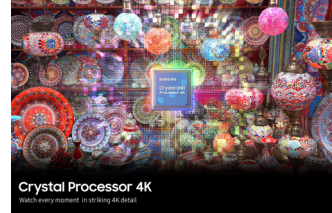

2023 85" Q60C QLED 4K HDR Smart TV

Samsung QE85Q60CAUXXU. Display diagonal: 2.16 m (85"), HD type: 4K Ultra HD. Smart TV. Contrast ratio (typical): 16:9, Native aspect ratio: 16:9. Wi-Fi

Display		Management features	
Display diagonal *	2.16 m (85")	Electronic Programme Guide (EPG)	✓
HD type *	4K Ultra HD	Auto power off	✓
Native aspect ratio *	16:9	Sleep timer	✓
Contrast ratio (typical) *	16:9	Works with Amazon Alexa	✓
Contrast ratio (dynamic)	16:9	Works with the Google Assistant	✓
TV tuner		Works with Samsung Bixby	✓
Tuner type *	Analog & digital	Power	
Auto channel search	✓	Power consumption (standby) *	0.5 W
Smart TV		Energy saving mode	✓
Smart TV *	✓	Supplier features	
Operating system version	Tizen	Country of origin	Slovakia
Screen mirroring	✓	Technical details	
Apple AirPlay 2 support	✓	Sound technology	OTS Lite, Q-Symphony
Video apps	All 4, Amazon Prime Video, Apple TV, BBC iPlayer, BritBox, DAZN, Disney+, Google TV, ITV Hub, My5, NOW TV, Netflix, Rakuten TV, YouTube	Processor	Quantum Processor Lite 4K
		Weight & dimensions	
Music apps	Amazon Music, Apple Music, BBC Sounds, Spotify, YouTube Music	Width (with stand)	1900.9 mm
Sports apps	BT Sport	Depth (with stand)	345.1 mm
Lifestyle apps	TikTok	Height (with stand)	1123.3 mm
Audio		Weight (with stand)	42.5 kg
Number of speakers *	2	Width (without stand)	190.1 cm
RMS rated power *	20 W	Depth (without stand)	2.69 cm
Sound modes	Game, Movie	Height (without stand)	108.6 cm
Audio system	OTS Lite, Q-Symphony	Weight (without stand)	41.5 kg
Network		Stand width	190.1 cm
Wi-Fi *	✓	Packaging data	
Bluetooth *	✓	Mounting kit	✓
Miracast	✗	Remote control included	✓
Design		Remote control type	TM2360E + TM1240A
VESA mounting *	✓	Smart Remote included	✓
Panel mounting interface	600 x 400 mm	Screws included	✓
Stand type	Legs stand	Quick start guide	✓
		Manual	✓
		Package width	2075 mm