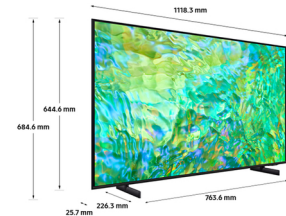

Samsung Series 8 UE50CU8000KXXU. Display diagonal: 127 cm (50"), HD type: 4K Ultra HD. Smart TV. Contrast ratio (typical): 16:9, Native aspect ratio: 16:9. Wi-Fi

Display		Management features	
Display diagonal *	127 cm (50")	Voice control	✓
HD type *	4K Ultra HD	Electronic Programme Guide (EPG)	✓
Native aspect ratio *	16:9	Auto power off	✓
Contrast ratio (typical) *	16:9	Sleep timer	✓
Contrast ratio (dynamic)	16:9	Works with Amazon Alexa	✓
TV tuner		Works with the Google Assistant	✓
Tuner type *	Analog & digital	Works with Samsung Bixby	✓
Auto channel search	✓	Power	
Smart TV		Power consumption (standby) *	0.5 W
Smart TV *	✓	Energy saving mode	✓
Operating system version	Tizen	Supplier features	
Screen mirroring	✓	Country of origin	Slovakia
Apple AirPlay 2 support	✓	Technical details	
Video apps	All 4, Amazon Prime Video, Apple TV, BBC iPlayer, BritBox, DAZN, Disney+, Google TV, ITV Hub, My5, NOW TV, Netflix, Rakuten TV, YouTube	Sound technology	OTS Lite, Q-Symphony
Music apps	Amazon Music, Apple Music, BBC Sounds, Spotify, YouTube Music	Processor	Crystal Processor 4K
Sports apps	BT Sport	Weight & dimensions	
Lifestyle apps	TikTok	Width (with stand)	1118.3 mm
Audio		Depth (with stand)	226.3 mm
Number of speakers *	2	Height (with stand)	684.6 mm
RMS rated power *	20 W	Weight (with stand)	11.8 kg
Sound modes	Game, Movie	Width (without stand)	111.8 cm
Enhanced Audio Return Channel (eARC)	✓	Depth (without stand)	2.57 cm
Audio system	OTS Lite, Q-Symphony	Height (without stand)	64.5 cm
Network		Weight (without stand)	11.5 kg
Wi-Fi *	✓	Stand width	76.4 cm
Wi-Fi Direct	✓	Stand depth	22.6 cm
		Packaging data	
		Mounting kit	✗
		Remote control included	✓
		Remote control type	TM2360E + TM1240A