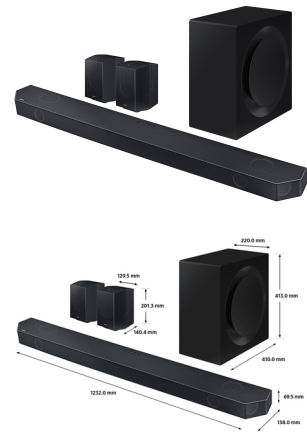

Samsung HW-Q990C/XU soundbar speaker Black 11.1.4 channels

Brand : Samsung

Product code: HW-Q990C/XU

Product name : HW-Q990C/XU

- Experience our most cinematic sound with 22 built-in speakers
 - Experience true cinematic sound with Wireless Dolby Atmos
 - Get more sound from your Samsung TV and soundbar with Q-Symphony, exclusively at Samsung
 - Enjoy a cinema experience at home with wireless rear speakers
 - Hear helicopters flying overhead with directional sound produced by 4 upfiring speakers
- Samsung Q-Symphony Q990C with 22 built-in speakers Cinematic Dolby Atmos Wi-Fi Soundbar with Subwoofer Rear Speakers and Alexa Built-in

Samsung HW-Q990C/XU. Audio output channels: 11.1.4 channels. Soundbar speaker RMS power: 656 W. Subwoofer type: Active subwoofer, Subwoofer connectivity: Wireless, Woofer diameter (subwoofer): 41 cm (16.1"). Product colour: Black, Audio formats supported: AAC, AIFF, ALAC, FLAC, MP3, OGG, WAV, WMA, Country of origin: Vietnam. Connectivity technology: Wired & Wireless