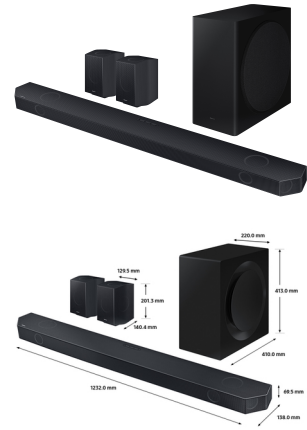

Samsung HW-Q930C/XU soundbar speaker Black 9.1.4 channels

Brand : Samsung

Product code: HW-Q930C/XU

Product name : HW-Q930C/XU

- Hear true-to-life surround sound with 17 built-in speakers
 - Experience true cinematic sound with Wireless Dolby Atmos
 - Get more sound from your Samsung TV and soundbar with Q-Symphony, exclusively at Samsung
 - Enjoy a cinema experience at home with wireless rear speakers
 - Hear helicopters flying overhead with directional sound produced by 4 upfiring speakers
- Samsung Q-Symphony Q930C with 17 built-in speakers Cinematic Dolby Atmos Wi-Fi Soundbar with Subwoofer Rear Speakers and Alexa Built-in

Samsung HW-Q930C/XU. Audio output channels: 9.1.4 channels. Soundbar speaker RMS power: 540 W. Subwoofer type: Active subwoofer, Subwoofer connectivity: Wireless, Woofer diameter (subwoofer): 40.3 cm (15.9"). Product colour: Black, Audio formats supported: AAC, AIFF, ALAC, FLAC, MP3, OGG, WAV, WMA, Country of origin: Vietnam. Connectivity technology: Wired & Wireless