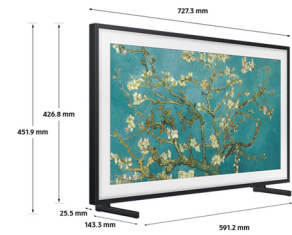

Samsung The Frame QE32LS03CBUXU TV 81.3 cm (32") 4K Ultra HD Smart TV Wi-Fi

Brand : Samsung

Product family: The Frame

Product code:
QE32LS03CBUXU

Product name :
QE32LS03CBUXU

- A TV that fits beautifully in your home - designed to look just like a picture frame
- Ground-breaking Matte Display absorbs reflections - for a glare-free viewing experience*
- Transform your TV into a work of art when it's turned off
- Powered by Quantum Dot for a naturally bright and colourful picture
- Easily switch up the colour of your Frame TV with customisable bezel frames**
- Measured against Unified Glare Rating (UGR) testing standard, certified as glare-free (reflection, discomfort and disability glare) by UL
- Customisable bezels sold separately

2023 32" The Frame Art Mode QLED FHD HDR Smart TV

Samsung The Frame QE32LS03CBUXU. Display diagonal: 81.3 cm (32"), HD type: 4K Ultra HD. Smart TV. Contrast ratio (typical): 16:9, Native aspect ratio: 16:9. Wi-Fi