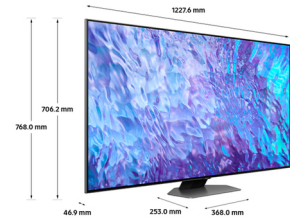

Samsung QE55Q80CATXXU TV 139.7 cm (55") 4K Ultra HD Smart TV Wi-Fi

Brand : Samsung

Product code: QE55Q80CATXXU

Product name : QE55Q80CATXXU

- Powered by Quantum Dot for a naturally bright and colourful picture
 - Brightness, colour and detail boosted by our most intelligent AI-powered 4K processor
 - Precise backlight technology creates bright whites, dark blacks and incredible contrast
 - Virtual surround sound with Dolby Atmos Technology
 - Incredible detail unveiled with bright colour and rich contrast"
- 2023 55" Q80C QLED 4K HDR Smart TV with Dolby Atmos
 Samsung QE55Q80CATXXU. Display diagonal: 139.7 cm (55"), HD type: 4K Ultra HD. Smart TV. Contrast ratio (typical): 16:9, Native aspect ratio: 16:9. Wi-Fi