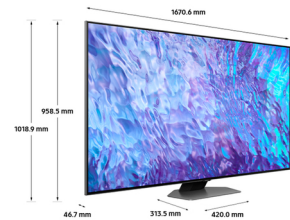

Samsung QE75Q80CATXXU TV 190.5 cm (75") 4K Ultra HD Smart TV Wi-Fi

Brand : Samsung

Product code: QE75Q80CATXXU

Product name : QE75Q80CATXXU

- Powered by Quantum Dot for a naturally bright and colourful picture
 - Brightness, colour and detail boosted by our most intelligent AI-powered 4K processor
 - Precise backlight technology creates bright whites, dark blacks and incredible contrast
 - Virtual surround sound with Dolby Atmos Technology
 - Incredible detail unveiled with bright colour and rich contrast
- 2023 75" Q80C QLED 4K HDR Smart TV with Dolby Atmos
 Samsung QE75Q80CATXXU. Display diagonal: 190.5 cm (75"), HD type: 4K Ultra HD. Smart TV. Contrast ratio (typical): 16:9, Native aspect ratio: 16:9. Wi-Fi