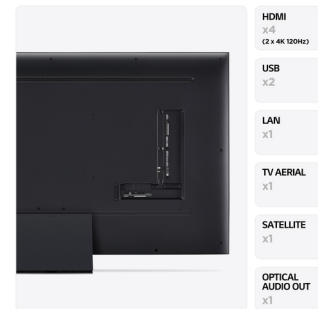

LG QNED QNED81 75" 4K Smart TV, 2023

LG 75QNED816RE.AEK. Display diagonal: 190.5 cm (75"), HD type: 4K Ultra HD. Smart TV. Native aspect ratio: 16:9. Wi-Fi

Display		Power	
Display diagonal *	190.5 cm (75")	Energy consumption (SDR) per 1000 hours *	83 kWh
HD type *	4K Ultra HD	Power consumption (typical) *	83 W
Native aspect ratio *	16:9	Energy consumption (HDR) per 1000 hours *	214 kWh
TV tuner		Power consumption (standby) *	0.5 W
Tuner type *	Analog & digital	Power consumption (sleep)	0.5 W
Auto channel search	✓	Energy saving mode	✓
Smart TV		Energy efficiency scale	A to G
Smart TV *	✓	Supplier features	
Operating system version	webOS	Country of origin	South Korea
Screen mirroring	✓	Technical details	
Apple AirPlay 2 support	✓	Sound technology	AI Sound Pro (Virtual 5.1.2 Up-mix)
Video apps	All 4, Amazon Prime Video, Apple TV, BBC iPlayer, BritBox, Chili, DAZN, Disney+, Freeview Play, ITV Hub, My5, NOW TV, Netflix, Rakuten TV, Twitch, YouTube	Processor	α7 AI Processor 4K Gen6
Music apps	Amazon Music, Apple Music, BBC Sounds, Deezer, Spotify, Tidal	Weight & dimensions	
Sports apps	DAZN	Width (with stand)	1677 mm
Audio		Depth (with stand)	370 mm
Number of speakers *	2	Height (with stand)	994 mm
RMS rated power *	20 W	Weight (with stand)	41.5 kg
Sound modes	AI Sound Pro, Clear Voice Pro	Width (without stand)	167.7 mm
Enhanced Audio Return Channel (eARC)	✓	Depth (without stand)	3.09 cm
Network		Height (without stand)	96.5 cm
Wi-Fi *	✓	Weight (without stand)	33.3 kg
Wi-Fi Direct	✗	Stand width	38 cm
Bluetooth *	✓	Stand depth	37 cm
		Packaging data	
		Mounting kit	✗
		Cables included	AC