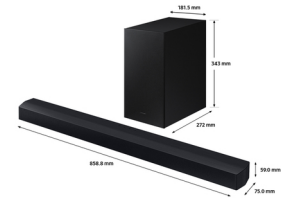

Samsung C400 with 4 built-in speakers Soundbar with Wireless Subwoofer and Game Mode  
 Samsung HW-C400/XU. Audio output channels: 2.0 channels. Soundbar speaker RMS power: 40 W.  
 Product colour: Black, Audio formats supported: AAC, FLAC, MP3, WAV, WMA, Country of origin: Vietnam.  
 Connectivity technology: Wired & Wireless. Power source: AC, Power consumption (typical): 20 W

Audio		Ports & interfaces	
Audio output channels *	2.0 channels	Near Field Communication (NFC)	✓
Audio Return Channel (ARC)	✓	USB port	✓
Soundbar speaker		Power	
Soundbar speaker RMS power *	40 W	Power source	AC
Number of speakers	4	Power consumption (typical)	20 W
Features		Weight & dimensions	
Product colour *	Black	Width	641 mm
Audio formats supported	AAC, FLAC, MP3, WAV, WMA	Depth	107 mm
Apple AirPlay 2 support	✗	Height	66.5 mm
Volume control	✓	Weight	2 kg
Virtual surround	✓	Packaging data	
Wall mountable *	✓	Package width	928 mm
Country of origin	Vietnam	Package depth	155 mm
Technical details		Package height	120 mm
Subwoofer	No Subwoofer	Package weight	2.8 kg
Audio system	Dolby 2ch	Package weight	2.8 kg
Brand-specific features	Dolby 2ch	Packaging content	
Speakers	4	Wall mounting kit	✓
Wireless connection	✗	Mounting brackets included	✓
Wireless technology	Bluetooth	Remote control included	✓
Main unit power consumption	20 W	Quick start guide	✓
Compatibility	MP3, WMA, AAC, FLAC, WAV	Other features	
Ports & interfaces		Number of satellite speakers	4
Connectivity technology *	Wired & Wireless	Cable management	✗
Bluetooth *	✓	Colour	✓
Bluetooth version	4.2	AC adapter included	✗
Wi-Fi *	✗		