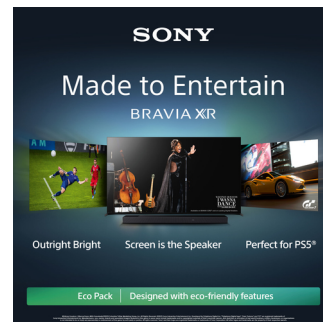

## Sony XR55A80LU TV 139.7 cm (55") 4K Ultra HD Smart TV Wi-Fi Black

Brand : Sony

Product code: XR55A80LU

Product name : XR55A80LU

- Bring the cinema home in bright, beautiful detail. This is the Sony BRAVIA A80L OLED TV  
 - Exceptional blacks and dazzling brightness, Sony OLED is the pinnacle of picture quality  
 - The screen is the speaker. Acoustic Surface Audio+™ for sound that moves with the picture  
 - 3-way aluminium stand, choose between a standard, narrow or raised soundbar position  
 - Perfect for PlayStation 5, a Gaming Menu with Crosshair and Custom Screen size and more  
 - The A80L has hands-free voice control with Google TV and is full of useful eco features  
 - BRAVIA CORE is a streaming service included on the A80L, with hundreds of movies  
 Sony BRAVIA XR | XR-55A80L | OLED | 4K HDR | Google TV | ECO PACK | BRAVIA CORE | Perfect for PlayStation5 | Metal Flush Surface Design  
 Sony XR55A80LU. Display diagonal: 139.7 cm (55"), Display resolution: 3840 x 2160 pixels, HD type: 4K Ultra HD, Display technology: OLED, Screen shape: Flat. Smart TV. Native aspect ratio: 16:9. Wi-Fi, Ethernet LAN. Product colour: Black