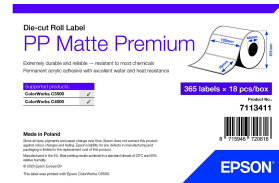

## Epson 7113411 printer label White Self-adhesive printer label

**Brand :** Epson

**Product code:** 7113411

**Product name :** 7113411

PP Matte Label Premium, Die-cut Roll, 102mm x 76mm, 365 Labels

Epson 7113411. Product colour: White, Label type: Self-adhesive printer label, Type: Die-cut label. Label width: 10.2 cm, Label height: 7.6 cm, Maximum roll diameter: 10.1 cm. Labels per pack: 6570 pc(s), Labels per roll: 365 pc(s). Country of origin: Poland

Features		Features	
Product colour *	White	Compatible products	ColorWorks C3500 ColorWorks C4000
Label type	Self-adhesive printer label	<b>Weight &amp; dimensions</b>	
Type	Die-cut label	Label width	10.2 cm
Format	Roll	Label height	7.6 cm
Print technology	Inkjet	Maximum roll diameter	10.1 cm
Adhesive material	Acrylic	Core diameter	4.6 cm
Adhesive type	Permanent	<b>Packaging content</b>	
Finish type	Matte	Labels per pack *	6570 pc(s)
Purpose	Universal	Rolls per pack	18
Shape	Rectangle	Labels per roll	365 pc(s)
Water-resistant	✓	<b>Other features</b>	
Heat-resistant	✓	Country of origin	Poland