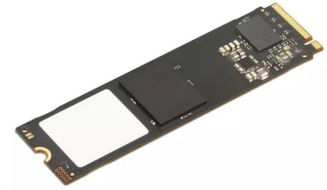

Lenovo 4XB1L68661 internal solid state drive M.2 512 GB PCI Express 4.0 NVMe

Brand : Lenovo

Product code: 4XB1L68661

Product name : 4XB1L68661

- 512G storage capacity
 - M.2 PCIe Gen4*4 interface
 - 2280 form factor
 - Qualified on selected ThinkCentre and ThinkPad PCs
- ThinkCentre 512G Value PCIe Gen4 NVMe OPAL 2.0 M.2 2280

Lenovo 4XB1L68661 internal solid state drive M.2 512 GB PCI Express 4.0 NVMe:

ThinkCentre 512G Value PCIe Gen4 NVMe OPAL 2.0 M.2 2280 SSD is a good choice to upgrade your ThinkCentre and ThinkPad devices. It is qualified on selected ThinkCentre and ThinkPad PCs and has one year warranty.

Lenovo 4XB1L68661. SSD capacity: 512 GB, SSD form factor: M.2, Component for: PC/Laptop

Features

SSD form factor *	M.2
SSD capacity *	512 GB
Interface *	PCI Express 4.0
NVMe *	✓
Component for *	PC/Laptop
M.2 SSD size	2280 (22 x 80 mm)
Windows operating systems supported	Windows 11
Certification	CE/UKCA/FCC/IC/RCM/Morocco/KC/VCCI/BSMI/c-UL-us/CE/UKCA/TUV-GS/CB
Compatible products	ThinkCentre and ThinkPad PCs