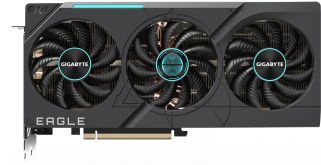

Gigabyte EAGLE GeForce RTX 4070 Ti OC 12G (rev. 2.0) NVIDIA 12 GB GDDR6X

Brand : Gigabyte

Product family: EAGLE

Product code: GV-N407TEAGLE OC-12GD 2.0

Product name : GeForce RTX 4070 Ti EAGLE OC 12G (rev. 2.0)

- Powered by NVIDIA DLSS 3, ultra-efficient Ada Lovelace arch, and full ray tracing
- 4th Generation Tensor Cores: Up to 4x performance with DLSS 3 vs. brute-force rendering
- 3rd Generation RT Cores: Up to 2X ray tracing performance
- Powered by GeForce RTX™ 4070 Ti
- Integrated with 12GB GDDR6X 192bit memory interface
- WINDFORCE Cooling System
- RGB Fusion
- Dual BIOS
- Protection metal back plate

12 GB, GDDR6X, 192-bit, 2625 MHz core clock, PCI-E 4.0, HDMI, 3x DisplayPort, 1x 16 pin, RGB
 Gigabyte EAGLE GeForce RTX 4070 Ti OC 12G (rev. 2.0). Graphics processor family: NVIDIA, Graphics processor: GeForce RTX 4070 Ti, Processor frequency: 2625 MHz. Discrete graphics card memory: 12 GB, Graphics card memory type: GDDR6X, Memory bus: 192 bit. Maximum resolution: 7680 x 4320 pixels. DirectX version: 12 Ultimate, OpenGL version: 4.6. Interface type: PCI Express 4.0. Cooling type: Active, Number of fans: 3 fan(s), Illumination colour: Multi