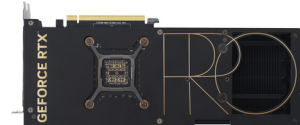

## ASUS ProArt -RTX4070TI-12G NVIDIA GeForce RTX 4070 Ti 12 GB GDDR6X

**Brand :** ASUS

**Product family:** ProArt

**Product code:** 90YV0J31-M0NB00

**Product name :** PROART-RTX4070TI-12G

- NVIDIA Ada Lovelace Streaming Multiprocessors: Up to 2x performance and power efficiency
- 4th Generation Tensor Cores: Up to 4x performance with DLSS 3 vs. brute-force rendering
- 3rd Generation RT Cores: Up to 2x ray tracing performance
- Axial-tech fans scaled up for 21% more airflow
- 2.5-slot design: allows for greater build compatibility while maintaining premium cooling
- Dual Ball Fan Bearings last up to twice as long as conventional designs
- 0dB technology lets you enjoy light gaming in relative silence
- Auto-Extreme precision automated manufacturing for higher reliability
- GPU Tweak III profile Connect enables creators to seamlessly optimize system performance and cooling for every app