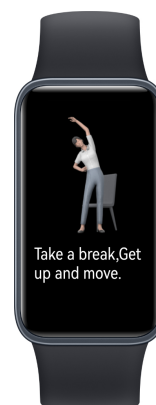

## Huawei Band 8 AMOLED Wristband activity tracker 3.73 cm (1.47") Black

**Brand :** Huawei

**Product family:** Band

**Product code:** 55020AMP

**Product name :** 8

1.47" AMOLED, 194 × 368 pixels, 282 ppi, 2.4 GHz, BT 5.0, 5 ATM, 5V/1A, 43.45 × 24.54 × 8.99 mm, 14 g, Mid-night Black

Huawei Band 8. Display type: AMOLED, Display diagonal: 3.73 cm (1.47"), Display resolution: 194 x 368 pixels. Device type: Wristband activity tracker, Form factor: Rectangle, Product colour: Black. Heart rate sensor type: Optical. Battery life: 14 day(s), Battery voltage: 5 V, Charging time: 45 h. Weight: 14 g, Width: 43.5 mm, Depth: 24.5 mm