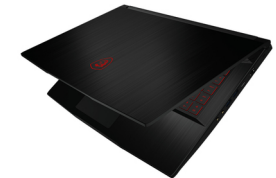

MSI Gaming Thin GF63 12VF-297UK Laptop 39.6 cm (15.6") Full HD Intel® Core™ i5 i5-12450H 16 GB DDR4-SDRAM 512 GB SSD NVIDIA GeForce RTX 4060 Wi-Fi 6 (802.11ax) Windows 11 Black

Brand : MSI

Product family: Gaming

Product code: THIN GF63 12VF-297UK

Product name : Thin GF63 12VF-297UK

- Windows 11
 - Intel Core i5-12450H (12MB Cache)
 - 39.6 cm (15.6") Full HD 1920 x 1080, NVIDIA GeForce RTX 4060 (8GB GDDR6)
 - 16GB (3200MHz) DDR4-SDRAM (2 x 8) & 512GB SSD
 Intel Core i5-12450H (12MB Cache), 16GB DDR4-SDRAM, 512GB SSD, 39.6 cm (15.6") Full HD 1920 x 1080, Intel UHD Graphics, NVIDIA GeForce RTX 4060 (8GB GDDR6), LAN, WLAN, Webcam, Windows 11 MSI Gaming Thin GF63 12VF-297UK. Product type: Laptop, Form factor: Clamshell. Processor family: Intel® Core™ i5, Processor model: i5-12450H. Display diagonal: 39.6 cm (15.6"), HD type: Full HD, Display resolution: 1920 x 1080 pixels. Internal memory: 16 GB, Internal memory type: DDR4-SDRAM. Total storage capacity: 512 GB, Storage media: SSD. On-board graphics card model: Intel® UHD Graphics, Discrete graphics card model: NVIDIA GeForce RTX 4060. Operating system installed: Windows 11. Product colour: Black