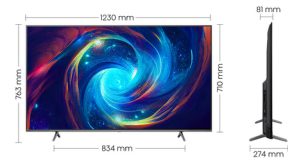

Hisense 55E7KQTUK PRO TV 139.7 cm (55") 4K Ultra HD Smart TV Wi-Fi Grey

Brand : Hisense

Product code: 55E7KQTUK PRO

Product name : 55E7KQTUK PRO

1. QLED Direct Lit
   - 144Hz Game Mode Pro (AMD Freesync Premium, 144hz, hdmi 2.1) <8ms, VRR, ALLM. Low Input Lag - Game Bar
   - Dolby Vision IQ, HDR10+, HDR10+Adaptive, HDR10, HLG, 4k HDR Immersive
   - Dolby Atmos , DTS Virtual X - 2.1 ch
2. Hisense 55E7KQTUKPRO 55" 144hz QLED 4k Gaming TV AMD freesync and game mode pro

Hisense 55E7KQTUK PRO TV 139.7 cm (55") 4K Ultra HD Smart TV Wi-Fi Grey:

The E7KPRO is for the serious gamer, With Quantum Dot technology and an upgraded 144Hz Game Mode Pro bringing together industry leading technology (AMD Freesync Premium) and connectivity (HDMI2.1 eArc) to give you the winning gaming formula, smooth lag free gaming every time, add to that the 2.1 sound with built in subwoofer, not only the picture comes alive but the sound too. Once you are finished, that to the latest VIDAA U software, you have access to all the major streaming apps. Perfect for relaxing after a gaming session.

Display		Management features	
Display diagonal *	139.7 cm (55")	Voice control	✓
HD type *	4K Ultra HD	Electronic Programme Guide (EPG)	✗
High frequency rate	144 Hz	Auto power off	✗
Display technology *	QLED	Sleep timer	✗
LED backlight	✓	Works with Amazon Alexa	✓
LED backlighting type	Direct-LED	Works with the Google Assistant	✗
Screen shape *	Flat	Works with Samsung Bixby	✗
Native aspect ratio *	16:9		
Display brightness *	350 cd/m²	Power	
Response time *	6 ms	Energy efficiency class (SDR) *	G
Contrast ratio (typical) *	4000:1	Energy efficiency class (HDR) *	G
Contrast ratio (dynamic)	4000:1	Energy consumption (SDR) per 1000 hours *	84 kWh
Display resolution *	3840 x 2160 pixels	Power consumption (typical) *	160 W
TV tuner		Energy consumption (HDR) per 1000 hours *	145 kWh
Tuner type *	Digital	Power consumption (standby) *	160 W
Digital signal format system *	DVB-C, DVB-S2, DVB-T2	Energy saving mode	✗
Smart TV		Certificates	
Smart TV *	✓	UN number	85287220
Operating system installed *	VIDAA U	Supplier features	
Operating system version	7	Country of origin	China
Screen mirroring	✓	Technical details	
Apple AirPlay 2 support	✓	Sound technology	Dolby Atmos
	4oD, All 4, Amazon Prime Video, Apple TV, BBC iPlayer, BritBox, DAZN, Disney+, ITV Hub, My5, NOW TV, Netflix, Rakuten TV, YouTube	Processor	Quad Core
Video apps		Weight & dimensions	
Music apps	Amazon Music, BBC Sounds	Width (with stand)	1230 mm
Sports apps	BBC Sports	Depth (with stand)	274 mm
Lifestyle apps	Facebook