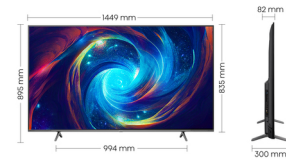

Hisense 65E7KQTUK PRO TV 165.1 cm (65") 4K Ultra HD Smart TV Wi-Fi Grey

Brand : Hisense

Product code: 65E7KQTUK PRO

Product name : 65E7KQTUK PRO

1. QLED Direct Lit
   - 144Hz Game Mode Pro (AMD Freesync Premium, 144hz, hdmi 2.1) <8ms, VRR, ALLM. Low Input Lag - Game Bar
   - Dolby Vision IQ, HDR10+, HDR10+Adaptive, HDR10, HLG, 4k HDR Immersive
   - Dolby Atmos , DTS Virtual X - 2.1 ch
2. Hisense 65E7KQTUKPRO 65" 144hz QLED 4k Gaming TV AMD freesync and game mode pro

Hisense 65E7KQTUK PRO TV 165.1 cm (65") 4K Ultra HD Smart TV Wi-Fi Grey:

The E7KPRO is for the serious gamer, With Quantum Dot technology and an upgraded 144Hz Game Mode Pro bringing together industry leading technology (AMD Freesync Premium) and connectivity (HDMI2.1 eArc) to give you the winning gaming formula, smooth lag free gaming every time, add to that the 2.1 sound with built in subwoofer, not only the picture comes alive but the sound too. Once you are finished, that to the latest VIDAA U software, you have access to all the major streaming apps. Perfect for relaxing after a gaming session.

Display		Management features	
Display diagonal *	165.1 cm (65")	Voice control	✓
HD type *	4K Ultra HD	Electronic Programme Guide (EPG)	✗
High frequency rate	144 Hz	Auto power off	✗
Display technology *	QLED	Sleep timer	✗
LED backlight	✓	Works with Amazon Alexa	✓
LED backlighting type	Direct-LED	Works with the Google Assistant	✗
Screen shape *	Flat	Works with Samsung Bixby	✗
Native aspect ratio *	16:9		
Display brightness *	350 cd/m²	Power	
Response time *	6 ms	Energy efficiency class (SDR) *	G
Contrast ratio (typical) *	4000:1	Energy efficiency class (HDR) *	G
Contrast ratio (dynamic)	2000:1	Energy consumption (SDR) per 1000 hours *	110 kWh
Display resolution *	3840 x 2160 pixels	Power consumption (typical) *	180 W
TV tuner		Energy consumption (HDR) per 1000 hours *	200 kWh
Tuner type *	Digital	Power consumption (standby) *	200 W
Digital signal format system *	DVB-C, DVB-S2, DVB-T2	Energy saving mode	✗
Smart TV		Certificates	
Smart TV *	✓	UN number	85287220
Operating system installed *	VIDAA U	Supplier features	
Operating system version	7	Country of origin	China
Screen mirroring	✓	Technical details	
Apple AirPlay 2 support	✓	Sound technology	Dolby Atmos
	4oD, All 4, Amazon Prime Video, Apple TV, BBC iPlayer, BritBox, DAZN, Disney+, ITV Hub, My5, NOW TV, Netflix, Rakuten TV, YouTube	Processor	Quad Core
Video apps		Weight & dimensions	
Music apps	Amazon Music, BBC Sounds	Width (with stand)	1449 mm
Sports apps	BBC Sports	Depth (with stand)	300 mm
Lifestyle apps	Facebook