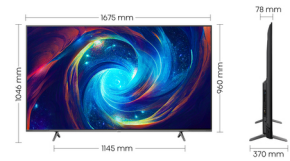

Hisense 75E7KQTUK PRO TV 190.5 cm (75") 4K Ultra HD Smart TV Wi-Fi Grey

Brand : Hisense

Product code: 75E7KQTUK PRO

Product name : 75E7KQTUK PRO

1. QLED Direct Lit
   - 144Hz Game Mode Pro (AMD Freesync Premium, 144hz, hdmi 2.1) <8ms, VRR, ALLM. Low Input Lag - Game Bar
   - Dolby Vision IQ, HDR10+, HDR10+Adaptive, HDR10, HLG, 4k HDR Immersive
   - Dolby Atmos , DTS Virtual X - 2.1 ch
2. Hisense 75E7KQTUKPRO 75" 144hz QLED 4k Gaming TV AMD freesync and game mode pro

Hisense 75E7KQTUK PRO TV 190.5 cm (75") 4K Ultra HD Smart TV Wi-Fi Grey:

The E7KPRO is for the serious gamer, With Quantum Dot technology and an upgraded 144Hz Game Mode Pro bringing together industry leading technology (AMD Freesync Premium) and connectivity (HDMI2.1 eArc) to give you the winning gaming formula, smooth lag free gaming every time, add to that the 2.1 sound with built in subwoofer, not only the picture comes alive but the sound too. Once you are finished, that to the latest VIDAA U software, you have access to all the major streaming apps. Perfect for relaxing after a gaming session.

Display		Management features	
Display diagonal *	190.5 cm (75")	Voice control	✓
HD type *	4K Ultra HD	Electronic Programme Guide (EPG)	✗
High frequency rate	144 Hz	Auto power off	✗
Display technology *	QLED	Sleep timer	✗
LED backlight	✓	Works with Amazon Alexa	✓
LED backlighting type	Direct-LED	Works with the Google Assistant	✗
Screen shape *	Flat	Works with Samsung Bixby	✗
Native aspect ratio *	16:9		
Display brightness *	350 cd/m²	Power	
Response time *	6 ms	Energy efficiency class (SDR) *	G
Contrast ratio (typical) *	2000:1	Energy efficiency class (HDR) *	G
Contrast ratio (dynamic)	2000:1	Energy consumption (SDR) per 1000 hours *	140 kWh
Display resolution *	3840 x 2160 pixels	Power consumption (typical) *	220 W
TV tuner		Energy consumption (HDR) per 1000 hours *	245 kWh
Tuner type *	Digital	Power consumption (standby) *	245 W
Digital signal format system *	DVB-C, DVB-S2, DVB-T2	Energy saving mode	✗
Smart TV		Certificates	
Smart TV *	✓	UN number	85287220
Operating system installed *	VIDAA U	Supplier features	
Operating system version	7	Country of origin	China
Screen mirroring	✓	Technical details	
Apple AirPlay 2 support	✓	Sound technology	Dolby Atmos
	4oD, All 4, Amazon Prime Video, Apple TV, BBC iPlayer, BritBox, DAZN, Disney+, ITV Hub, My5, NOW TV, Netflix, Rakuten TV, YouTube	Processor	Quad Core
Video apps		Weight & dimensions	
Music apps	Amazon Music, BBC Sounds	Width (with stand)	1675 mm
Sports apps	BBC Sports	Depth (with stand)	370 mm
Lifestyle apps	Facebook