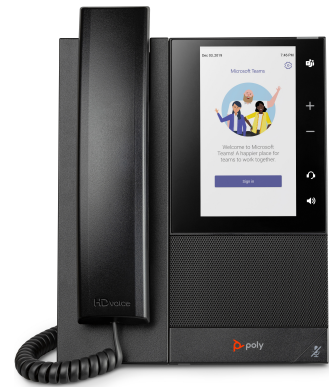

# POLY CCX 505 Business Media Phone for Microsoft Teams and PoE-enabled

Brand : POLY

Product code: 82Z79AA

Product name : CCX 505 Business Media Phone for Microsoft Teams and PoE-enabled

CCX 505 Business Media Phone for Microsoft Teams and PoE-enabled

POLY CCX 505 Business Media Phone for Microsoft Teams and PoE-enabled:

Simply intuitive

By design, the Poly CCX 500 Series business media phones are simple and intuitive to use — with one-touch-access to your contacts and meetings. So, users can get right to work.

POLY CCX 505 Business Media Phone for Microsoft Teams and PoE-enabled. Product type: IP Phone, Product colour: Black, Handset type: Wired handset. Lines quantity: 24 lines. Display: LCD, Display diagonal: 12.7 cm (5"), Display resolution: 720 x 1280 pixels. Voice codecs: G.722, G.729ab, G.711alaw, iLBC, G.711ulaw, OPUS. Ethernet LAN interface type: Gigabit Ethernet, Ethernet LAN data rates: 10,100,1000 Mbit/s, Wi-Fi standards: 802.11a, 802.11b, 802.11g, Wi-Fi 4 (802.11n)