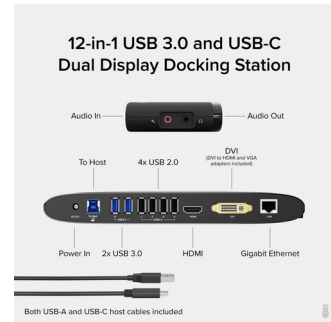

# Plugable Technologies USB 3.0 Dual Monitor Horizontal Docking Station

**Brand :** Plugable Technologies

**Product code:** UD-3900H-EU

**Product name :** USB 3.0 Dual Monitor Horizontal Docking Station

USB 3.0 Dual Monitor Horizontal Docking Station, EU

Plugable Technologies USB 3.0 Dual Monitor Horizontal Docking Station. Connectivity technology: Wired, Host interface: USB 3.2 Gen 1 (3.1 Gen 1) Type-B, Headphone connectivity: 3.5 mm. Ethernet LAN data rates: 10,100,1000 Mbit/s, Copper ethernet cabling technology: 1000BASE-T. Product colour: Grey, Data transfer rate: 5 Gbit/s, HD type: Wide Quad HD. Power source type: DC, Compatible power plug types: EU, USB cable length: 0.84 m. Windows operating systems supported: Windows 10, Windows 10 Education, Windows 10 Education x64, Windows 10 Enterprise, Windows 10..., Mac operating systems supported: Mac OS X 10.14 Mojave, Mac OS X 10.15 Catalina, Mac OS X 10.15.3 Catalina, Mac OS X 11.0 Big Sur,..., Other operating systems supported: ChromeOS