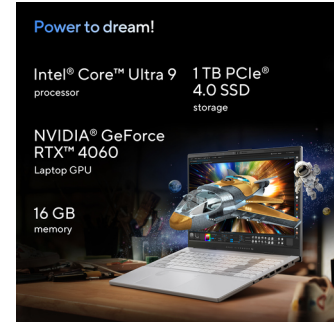

ASUS VivoBook Pro 15 OLED N6506MV-MA026W Intel Core Ultra 9 185H Laptop 39.6 cm (15.6") 3K 16 GB DDR5-SDRAM 1 TB SSD NVIDIA GeForce RTX 4060 Wi-Fi 6E (802.11ax) Windows 11 Home Grey

Brand : ASUS

Product family: VivoBook

Product code: 90NB12Y3-M00140

Product name : N6506MV-MA026W

- Unlock AI experience
- Realise your creativity
- ASUS IceCool for non-stop performance
- World-leading 16:9 3K 120Hz OLED display
- ASUS DialPad
- Enjoy it the easy way
- Protect your journey

Intel Core Ultra 9 185H (24MB Cache), 16GB DDR5-SDRAM, 1000GB SSD, 39.6 cm (15.6") 3K 2880 x 1620 OLED, Intel Arc Graphics, NVIDIA GeForce RTX 4060 (8GB GDDR6), LAN, WLAN, Webcam, Windows 11 Home 64-bit

ASUS VivoBook Pro 15 OLED N6506MV-MA026W. Product type: Laptop, Form factor: Clamshell. Processor family: Intel Core Ultra 9, Processor model: 185H. Display diagonal: 39.6 cm (15.6"), HD type: 3K, Display resolution: 2880 x 1620 pixels. Internal memory: 16 GB, Internal memory type: DDR5-SDRAM. Total storage capacity: 1 TB, Storage media: SSD. On-board graphics card model: Intel Arc Graphics, Discrete graphics card model: NVIDIA GeForce RTX 4060. Operating system installed: Windows 11 Home. Product colour: Grey