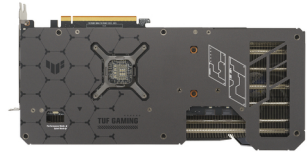

ASUS TUF Gaming TUF-RX7900GRE-O16G-GAMING AMD Radeon RX 7900 GRE 16 GB GDDR6

Brand : ASUS

Product family: TUF Gaming

Product code: 90YV0J91-M0NA00

Product name : TUF-RX7900GRE-O16G-GAMING

- OC mode: up to 2391 MHz (Boost Clock)/ up to 2052 MHz (Game Clock)
 - Axial-tech fans scaled up to deliver 24% more airflow
 - Dual ball fan bearings last up to twice as long as conventional designs
 - Military-grade capacitors rated for 20K hours at 105C make the GPU power rail more durable
 - Metal exoskeleton adds structural rigidity and vents to increase heat dissipation
 - Auto-extreme precision automated manufacturing for higher reliability
 - GPU Tweak III software provides intuitive performance tweaking, thermal controls, and system monitoring
- TUF Gaming Radeon RX 7900 GRE OC Edition 16GB GDDR6 optimized inside and out for lower temps and durability