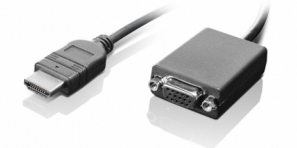

Lenovo HDMI / VGA 0.20 m Black

Brand : Lenovo

Product code: 0B47069

Product name : HDMI / VGA

HDMI to VGA Adapter, 20 cm

[Lenovo HDMI / VGA 0.20 m Black:](#)

Go Do. Connect. The 20 cm HDMI to VGA Adapter provides the best sleek compatibility experience as it seamlessly enables interoperability of ThinkPad systems with commercial analog projectors and displays. The small form factor HDMI to VGA Adapter allows you to connect to an extended display or work in mirrored mode with VGA projectors. The maximum resolution supported is 1920 x 1080 at 60 Hz. Lenovo HDMI / VGA. Cable length: 0.20 m, Connector 1: HDMI, Connector 2: VGA

Features

Cable length *	0.20 m
Connector 1 *	HDMI
Connector 2 *	VGA
Connector 1 gender *	Male

Features

Connector 2 gender *	Female
Product colour	Black
Plug and Play	✓

Technical details

Harmonized System (HS) code	84733080
-----------------------------	----------