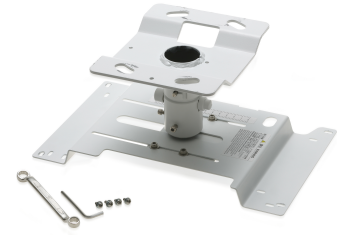

## Epson Ceiling Mount (White) - ELPMB22

**Brand :** Epson

**Product code:** V12H003B22

**Product name :** Ceiling Mount (White) - ELPMB22

Ceiling Mount (White) - ELPMB22

Epson Ceiling Mount (White) - ELPMB22. Mounting type: Ceiling, Product colour: White, Compatible products: Epson EB-G5100, 5150NL, 5200WNL, 5300NL, 5350NL. Package width: 217 mm, Package depth: 380 mm, Package height: 270 mm. Country of origin: China. Quantity per pack: 1 pc(s), Products per pallet: 81 pc(s), Products per pallet (UK): 90 pc(s)

Performance		Weight & dimensions	
Mounting type *	Ceiling	Package weight	4.144 g
Product colour *	White	Other features	
Compatible products	Epson EB-G5100, 5150NL, 5200WNL, 5300NL, 5350NL	Country of origin	China
Weight & dimensions		Logistics data	
Package width	217 mm	Quantity per pack	1 pc(s)
Package depth	380 mm	Products per pallet	81 pc(s)
Package height	270 mm	Harmonized System (HS) code	83024190
		Products per pallet (UK)	90 pc(s)