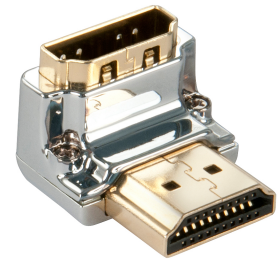

Lindy CROMO HDMI Adapter 90° "Down"

Brand : Lindy

Product code: 41505

Product name : CROMO HDMI Adapter 90° "Down"

- Create easy access to your HDMI ports on the rear of your HDTV
 - High quality HDMI adapter
 - Shielded, diecast metal HDMI adapter
 - Ideal for situations where space is limited such as in-car AV installations
 - Gold plated Male to Female HDMI Type A connectors
 - Supports Full HD 1080p and above
 - HDCP compliant
- CROMO HDMI Male to HDMI Female 90 Degree Right Angle Adapter - Down

Lindy CROMO HDMI Adapter 90° "Down":

Create easy access to your HDMI ports on the rear of your HDTV
 High quality HDMI adapter
 Shielded, diecast metal HDMI adapter
 Ideal for situations where space is limited such as in-car AV installations
 Gold plated Male to Female HDMI Type A connectors
 Supports Full HD 1080p and above
 HDCP compliant

The LINDY CROMO HDMI 90 Degree Down Adapter is a high quality adapter ideal for use with HDTV, home cinema and entertainment centre installations.

It provides premium quality construction at an affordable price and features 24K gold plated contacts for optimum conductive ability and resistance to tarnishing and corrosion.

Ports & interfaces		Performance	
Connector 1 *	HDMI Type A (Standard)	Product colour *	Metallic
Connector 2 *	HDMI Type A (Standard)	Sustainability	
Connector 1 gender	Male	Sustainability certificates	RoHS
Connector 2 gender	Female	Packaging content	
Connector contacts plating	Gold	Quantity per pack	1 pc(s)