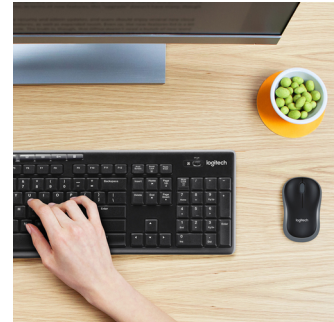

## Logitech Wireless Combo MK270 keyboard Mouse included RF Wireless QWERTY Black, Silver

**Brand :** Logitech

**Product code:** 920-004508

**Product name :** Wireless Combo MK270

Wireless Combo MK270

Logitech Wireless Combo MK270. Keyboard form factor: Full-size (100%). Keyboard style: Straight. Connectivity technology: Wireless, Device interface: RF Wireless, Keyboard layout: QWERTY, Recommended usage: Home. Product colour: Black, Silver. Mouse included