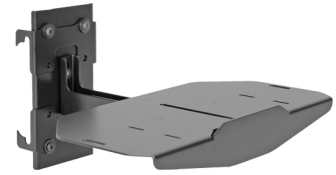

Chief FCA821 multimedia cart accessory Black Shelf

Brand : Chief

Product code: FCA821

Product name : FCA821

Black, 3 kg

[Chief FCA821 multimedia cart accessory Black Shelf:](#)

Install these accessories to apply AV components or video conferencing equipment with your display. The following accessories are compatible with all Fusion Series mounts.

- Carts
- Stands
- Ceiling
- Wall

Features

- Allows video conferencing camera to sit between two flat panel displays, on a 14" shelf
- Perfect for multi-screen applications
- Allows screens to be pushed together with a minimal 1" (25mm) gap between displays
- Use with:
 - For wall applications: any set of two Fusion fixed or tilt wall mounts and the FCKXXX Connector Kits
 - For cart applications use with XPAUB, XPAUS, XVAUB with FCA623 Dual Display accessory
 - For ceiling applications use with several of our LCM Series

Chief FCA821. Weight: 3.27 kg

Technical details

Product colour	Black
Type *	Shelf
Maximum weight capacity	4.5 kg

Technical details

Compatibility	Legrand XPAUB, XPAUS, XVAUB, FCA623
---------------	-------------------------------------