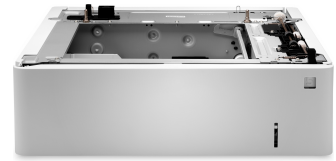

HP LaserJet Color 550-sheet Media Tray

Brand : HP

Product family: LaserJet

Product code: B5L34A

Product name : Color LaserJet
550-sheet Media Tray

Color LaserJet 550-sheet Media Tray

[HP LaserJet Color 550-sheet Media Tray:](#)

HP LaserJet Color 550-sheet Media Tray. Maximum capacity: 500 sheets, HP segment: Business, Enterprise. Width: 458 mm, Depth: 465 mm, Height: 130 mm. Package width: 585 mm, Package depth: 247 mm, Package height: 575 mm. Products per pallet: 32 pc(s), Layers per pallet: 4 pc(s), Pallet gross weight: 244 g

Features		Technical details	
Maximum capacity	500 sheets	Master (outer) cases per pallet layer	8 pc(s)
HP segment	Business, Enterprise	Harmonized System (HS) code	84439990
Weight & dimensions		Logistics data	
Width	458 mm	Pallet dimensions (W x D x H)	1200 x 1000 x 2450 mm
Depth	465 mm	Products per pallet	32 pc(s)
Height	130 mm	Pallet dimensions (W x D x H) (imperial)	1201.4 x 1000.8 x 2451.1 mm (47.3 x 39.4 x 96.5")
Weight	5.8 kg	Pallet weight (imperial)	243.1 kg (536 lbs)
Packaging data		Layers per pallet	4 pc(s)
Package width	585 mm	Pallet gross weight	244 g
Package depth	247 mm		
Package height	575 mm		
Package weight	5.8 kg		