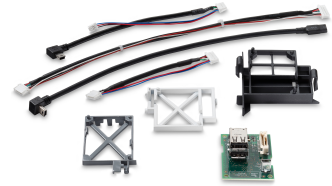

HP Internal USB Ports

Brand : HP

Product code: B5L28A

Product name : Internal USB Ports

Internal USB Ports

HP Internal USB Ports:

Adds internal USB ports to enable additional 3rd party solutions for your LaserJet printer.
HP Internal USB Ports. Compatibility: HP Color LaserJet Enterprise M552dn B5L23A, M553n B5L24A, M553dn B5L25A, M553x B5L26A, M553dh...

Features		Packaging data	
Compatibility *	HP Color LaserJet Enterprise M552dn B5L23A, M553n B5L24A, M553dn B5L25A, M553x B5L26A, M553dh B5L27A / HP Color LaserJet Managed M553dnm B5L38A, M553xm, B5L39A / HP LaserJet Enterprise M604n E6B67A, M604dn E6B68A, M605n E6B69A, M605dn E6B70A, M605x E6B71A, M606dn E6B72A, M606x E6B73A / HP LaserJet Managed M605dnm L3U54A, M605xm L3U54A / HP LaserJet Enterprise M506n F2A68A, M506dn F2A69A, M506x F2A70A, M506dh F2A71A / HP LaserJet Managed M506dnm F2A66A, M506xm F2A67A / HP LaserJet Enterprise MFP M527dn F2A76A, M527f F2A77A / HP LaserJet Enterprise Flow MFP M527c F2A81A, M527z F2A78A / HP LaserJet Managed MFP M527dnm F2A79A / HP LaserJet Managed Flow MFP M527cm F2A80A / HP Color LaserJet Enterprise MFP M577dn B5L46A, M577f B5L47A / HP Color LaserJet Enterprise Flow MFP M577c B5L54A, M577z B5L48A / HP Color LaserJet Managed MFP M577dnm B5L49A / HP Color LaserJet Managed Flow MFP M577cm B5L50A	Package weight	250 g
		Technical details	
		Pallet weight (imperial)	70.8 kg (156 lbs)
		Master (outer) case gross weight (imperial)	2.95 kg (6.5 lbs)
		Pallet dimensions (W x D x H) (imperial)	1201.4 x 1000.8 x 1270 mm (47.3 x 39.4 x 50")
		Pallet dimensions (W x D x H)	1200 x 1000 x 1238 mm
		Harmonized System (HS) code	84439990
		Logistics data	
		Products per pallet	24 pc(s)
		Master (outer) cases per pallet layer	6 pc(s)
		Layers per pallet	4 pc(s)
		Master (outer) case gross weight	3 g
		Pallet gross weight	71 g
		Products per master (outer) case	12 pc(s)
HP segment	Business, Enterprise		
Packaging data			
Package width	222 mm		
Package depth	152 mm		
Package height	57 mm		