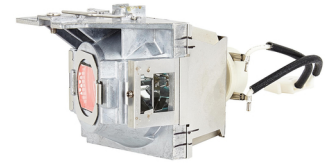

## Viewsonic RLC-098 projector lamp

**Brand :** Viewsonic

**Product code:** RLC-098

**Product name :** RLC-098

Projector Replacement Lamp

Viewsonic RLC-098. Brand compatibility: Viewsonic, Compatibility: PJD6552LW, PJD6552LWS