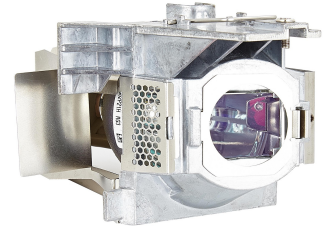

## Viewsonic RLC-098 projector lamp

**Brand :** Viewsonic

**Product code:** RLC-098

**Product name :** RLC-098

Projector Replacement Lamp

Viewsonic RLC-098. Brand compatibility: Viewsonic, Compatibility: PJD6552LW, PJD6552LWS