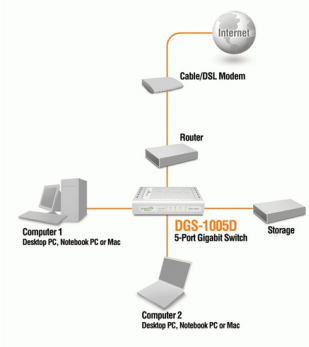

# D-Link 5-Port 10/100/1000 Desktop Switch Unmanaged

Brand : D-Link

Product code: DGS-1005D/B

Product name : 5-Port 10/100/1000 Desktop Switch

Unmanaged Layer 2 Switch with (5) 10/100/1000BASE-T Ports

D-Link 5-Port 10/100/1000 Desktop Switch. Switch type: Unmanaged. Basic switching RJ-45 Ethernet ports quantity: 5. Full duplex. MAC address table: 8000 entries, Switching capacity: 10 Gbit/s