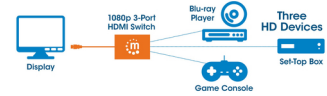

Manhattan HDMI Switch 3-Port, 1080p, Connects x3 HDMI sources to x1 display, Manual Switching (via button), Integrated Cable (58cm), No external power required, Black, Three Year Warranty, Blister

Brand : Manhattan

- Connects up to three HD video sources to a single HDMI display
- Supports automatic switching (when an HD signal is detected) and manual switching (between sources with the push of a button)
- 1080p resolution, 3D, Deep colour
- Works with PlayStation and Xbox game systems, Blu-ray players, set-top boxes, satellite receivers and more
- HDCP compliant
- Supports LPCM, DTS Digital, DTS-HD Master Audio and Dolby TrueHD audio
- Supports 3D video and 8-bits (24-bits total) Deep colour
- Supports video amplifier bandwidth up to 2.5 Gbps for 1080p display
- Plug and play
- Plug and play: no special setup, power or remote required
- Integrated HDMI cable
- Gold-plated contacts
- Gold-plated contacts for corrosion-free connections
- Three-year warranty

HDMI 1080p Switch 3-Port, Integrated Cable, Black

Ports & interfaces		Certificates	
Video port type *	HDMI	Certification	CE, FCC
HDMI ports quantity	3	Weight & dimensions	
HDMI version	1.3b	Width	61 mm
HDMI in	3	Depth	82 mm
Number of HDMI outputs	1	Height	15 mm
Features		Weight	2.27 kg
Product colour	Black	Packaging content	
Plug and Play	✓	Quick start guide	✓
HDCP	✓	Operational conditions	
Maximum operating distance	15 m	Operating temperature (T-T)	0 - 40 °C
Supported video modes	1080p	Storage temperature (T-T)	-20 - 60 °C
Bandwidth	2.5 Gbit/s	Operating relative humidity (H-H)	0 - 96%
Bandwidth	250 MHz	Sustainability	
Cable length	0.58 m	Sustainability certificates	RoHS
Connector contacts plating	Gold	Technical details	
3D	✓	Harmonized System (HS) code	85176990
HD type	Full HD		
Audio decoders	DTS, DTS-HD Master Audio, Dolby TrueHD		