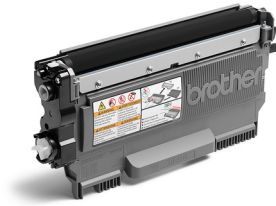

Brother TN-2210 toner cartridge 1 pc(s) Original Black

Brand : Brother

Product code: TN-2210

Product name : TN-2210

Toner Cartridge

[Brother TN-2210 toner cartridge 1 pc(s) Original Black:](#)

Developed in line with Brother's high design specification, this specially formulated genuine TN2210 Toner Cartridge ensures your printer continues to deliver fast print speeds, increased productivity and crisp, high quality documents every time you print.

This TN2210 Toner Cartridge in Black has been expertly designed to work seamlessly with your Brother printer, providing you with highest quality results, time after time.

Though using cheaper, non-branded cartridges might save you money in the short-term, they're not as compatible with your machine. It's possible that using these often-inferior products could cause printing problems and even damage your printer – so why take the risk?

By choosing a genuine TN2210 Toner Cartridge, you'll ensure that your printer continues to perform at its very best and also that any warranty you hold remains valid, providing you with extra peace of mind all round.

Features		Features	
Compatibility *	HL-2240, HL-2240D, HL-2250DN, HL-2270DW, FAX-2840, FAX-2940, DCP-7060D, DCP-7065DN, DCP-7070DW, MFC-7360N, MFC-7460DN, MFC-7860DW	Brand compatibility *	Brother
Quantity per pack *	1 pc(s)	Supply type *	Single pack
Black toner cartridges quantity	1	Weight & dimensions	
Black toner page yield	1200 pages	Dimensions (WxDxH)	283 x 136 x 47 mm
Type *	Original	Package weight	790 g
Printing colours *	Black	Technical details	
		Harmonized System (HS) code	84439990
		Other features	
		Package dimensions (WxDxH)	366 x 117 x 202 mm
		Print technology	Laser printing