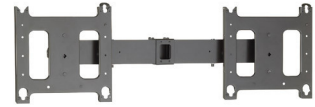

## Chief PAC722 monitor mount accessory

**Brand :** Chief

**Product code:** PAC722

**Product name :** PAC722

PAC722, P-Series Dual Side-by-Sidel Display Accessory

[Chief PAC722 monitor mount accessory:](#)

The PAC722 adds support for two displays side-by-side to carts and floor stands. Supports two 39.2-58.8" (99.6 - 149.4 cm) wide displays (must be same size).

Note: If you have already ordered a universal cart or stand, you only need to order one interface bracket since these stands come with one universal interface bracket. If you have not ordered a universal cart or stand, you will need two interface brackets (one for each sceeen).

Chief PAC722. Product type: Flat panel mount arm, Product colour: Black, Maximum weight capacity: 34 kg. Width: 1351 mm, Depth: 99 mm, Height: 356 mm

Features		Weight & dimensions	
Product type *	Flat panel mount arm	Width	1351 mm
Product colour	Black	Depth	99 mm
Maximum weight capacity	34 kg	Height	356 mm