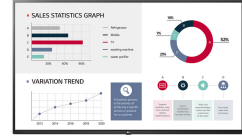

# LG 65UL3G Digital A-board 165.1 cm (65") IPS Wi-Fi 400 cd/m<sup>2</sup> 4K Ultra HD Black

Brand : LG

Product code: 65UL3G-B

Product name : 65UL3G

- Brightness(Typ.) : 400 cd/m<sup>2</sup>
- Bezel : 15.5 mm (R/L/T), 22.3 mm (B)
- Depth : 87.8 mm (65") / 87.1 mm (55")
- Interface : HDMI(3), USB 2.0(2), RS232C In/Out, RJ45 In, Audio Out
- Built-in Speaker

65", IPS, 3840 x 2160, 4k Ultra HD, 400cd/m<sup>2</sup>, 16:9, 178° x 178°, 8ms, 1.200:1

LG 65UL3G. Product design: Digital A-board. Display diagonal: 165.1 cm (65"), Display technology: IPS, Display resolution: 3840 x 2160 pixels, Display brightness: 400 cd/m<sup>2</sup>, HD type: 4K Ultra HD. Wi-Fi.