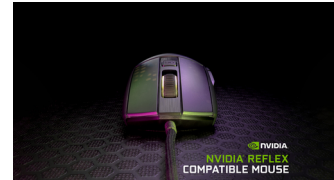

ROCCAT Burst Pro mouse Right-hand USB Type-A Optical 16000 DPI

Brand : ROCCAT

Product code: ROC-11-745

Product name : Burst Pro

- Symmetrical shape crafted to feel and perform better
- Extreme lightweight shell – only 68g
- Titan Switch Optical speed & precision
- PhantomFlex™ cable virtually disappears
- Heat-treated pure PTFE glides, pre-tuned for a smoother motion
- ROCCAT® Owl-Eye 16K dpi optical sensor

USB, Gaming, 16000dpi, 400ips, 50G, AIMO, 1.8 m, Black

ROCCAT Burst Pro. Form factor: Right-hand. Movement detection technology: Optical, Device interface:

USB Type-A, Movement resolution: 16000 DPI, Buttons type: Pressed buttons, Scroll type: Wheel,

Acceleration (max): 50 G. Illumination colour: Multi. Power source: Cable. Product colour: Black

Mouse		System requirements	
Purpose *	Gaming	Windows operating systems supported	Windows 10, Windows 7, Windows 8
Device interface *	USB Type-A	Weight & dimensions	
Movement detection technology *	Optical	Width	126 mm
Buttons type	Pressed buttons	Depth	50 mm
Scroll type *	Wheel	Height	179 mm
Movement resolution	16000 DPI	Weight	204.1 g
Mouse tracking speed	400 ips	Packaging data	
Button functions	DPI switch, Off, On	Quantity *	1
Number of scroll wheels	1	Package width	150 mm
Acceleration (max)	50 G	Package depth	60 mm
Built-in memory	✓	Package height	152 mm
Buttons durability (million clicks)	100	Package weight	181 g
Design		Package type	Box
Form factor *	Right-hand	Logistics data	
Ergonomic design	✓	Harmonized System (HS) code	84716070
Product colour *	Black	Products per master (outer) case	4 pc(s)
Surface coloration	Monochromatic	Master (outer) case width	480 mm
Feet material	Polytetrafluoroethylene (PTFE)	Master (outer) case length	385 mm
Illumination	✓	Master (outer) case height	277 mm
Illumination colour	Multi	Master (outer) case gross weight	1.04 kg
Ergonomics		Master (outer) cases per pallet	864 pc(s)
Cable length	1.8 m		
Power			
Power source *	Cable