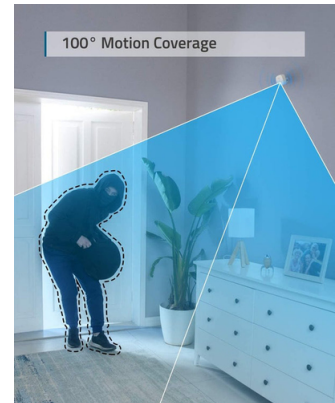

## Eufy T8910021 motion detector Wireless Wall White

**Brand :** Eufy

**Product code:** T8910021

**Product name :** T8910021

- Protection That Lasts: The included battery provides up to 2 years of power for round-the-clock security
- Extensive Coverage: Detects motion within a 100° radius and up to 30 feet away—more than enough to secure an entire room of your home
- Adjustable Sensitivity: Tailor the sensitivity of the motion sensor so that it only alerts when humans are in range—rather than your playful pet dog or cat.
- App Alerts: Notifies you as soon as motion is detected, sending a message to your phone via the eufy Security app, no matter where you are
- Link it Up: Connects to eufy Security HomeBase (Not Included) and well as all other eufy Security products. Simply pair it via the eufy Security app and press the button on the sensor to add it to your system

Security Home Alarm System Motion Sensor, 100° Coverage, 30 ft Range, 2-Year Battery Life, Adjustable Sensitivity (HomeBase Required)

Eufy T8910021. Connectivity technology: Wireless, Detection distance: 9.144 m. Mounting type: Wall, Product colour: White