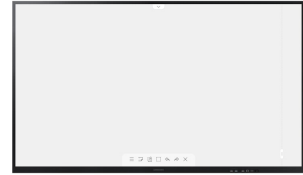

Samsung Flip 3 - 75 inch - Digital, interactive Whiteboard Display (WM75A)

Brand : Samsung

Product code: LH75WMAWLGCXEN

Product name : Samsung Flip 3 - 75 inch - Digital, interactive Whiteboard Display (WM75A)

- Advanced touchscreen technology
- Intuitive and natural drawing
- Antimicrobial Coating

75" 3840 x 2160 VA, 8 ms, 350 nits, HDMI, USB, RJ45, WiFi, Bluetooth

Samsung Flip 3 - 75 inch - Digital, interactive Whiteboard Display (WM75A). Display diagonal: 190.5 cm (75"), Display brightness: 350 cd/m², Display resolution: 3840 x 2160 pixels. Product colour: Black, Panel mounting interface: 400 x 400 mm. Power consumption (typical): 275 W, AC input voltage: 100 - 240 V, AC input frequency: 50 - 60 Hz. Package width: 1905 mm, Package depth: 287 mm, Package height: 1182 mm. Stylus pen type: Passive

Features		Ports & interfaces	
Display diagonal *	190.5 cm (75")	Ethernet LAN (RJ-45) ports	1
Display brightness	350 cd/m ²	RS-232 ports	1
Display resolution	3840 x 2160 pixels	Ergonomics	
HD type	4K Ultra HD	Product colour	Black
Contrast ratio (typical)	4000:1	VESA mounting	✓
Response time	8 ms	Panel mounting interface	400 x 400 mm
Touchscreen *	✓	Wall mountable	✓
Viewing angle, horizontal	178°	Power	
Viewing angle, vertical	178°	Power consumption (typical)	275 W
Pixel pitch	0.42975 x 0.42975 mm	AC input voltage	100 - 240 V
Colour gamut	72%	AC input frequency	50 - 60 Hz
Horizontal scan range	30 - 81 kHz	Energy efficiency class (old)	A+
Vertical scan range	48 - 75 Hz	Energy efficiency scale	A+++ to D
Haze rate	2 - 5	Operational conditions	
Network		Operating temperature (T-T)	0 - 40 °C
Wi-Fi	✓	Operating relative humidity (H-H)	10 - 80%
Bluetooth	✓	Packaging data	
Ethernet LAN	✓	Package width	1905 mm
Ports & interfaces		Package depth	287 mm
USB 3.2 Gen 1 (3.1 Gen 1) Type-A hub ports quantity	1	Package height	1182 mm
USB 2.0 ports quantity	1	Package weight	71.7 kg
HDMI ports quantity	2	Packaging content	
DisplayPorts quantity	1	Stylus pen type	Passive