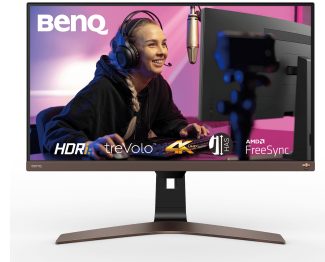

BenQ EW2880U 71.1 cm (28") 3840 x 2160 pixels 4K Ultra HD LED Black

Brand : Benq

Product code: 9H.LKSLB.QBE

Product name : EW2880U

Benq EW2880U. Display diagonal: 71.1 cm (28"), Display resolution: 3840 x 2160 pixels, HD type: 4K Ultra HD, Display technology: LED, Response time: 5 ms, Native aspect ratio: 16:9, Viewing angle, horizontal: 178°, Viewing angle, vertical: 178°. Built-in speaker(s). Built-in USB hub. VESA mounting, Height adjustment. Product colour: Black